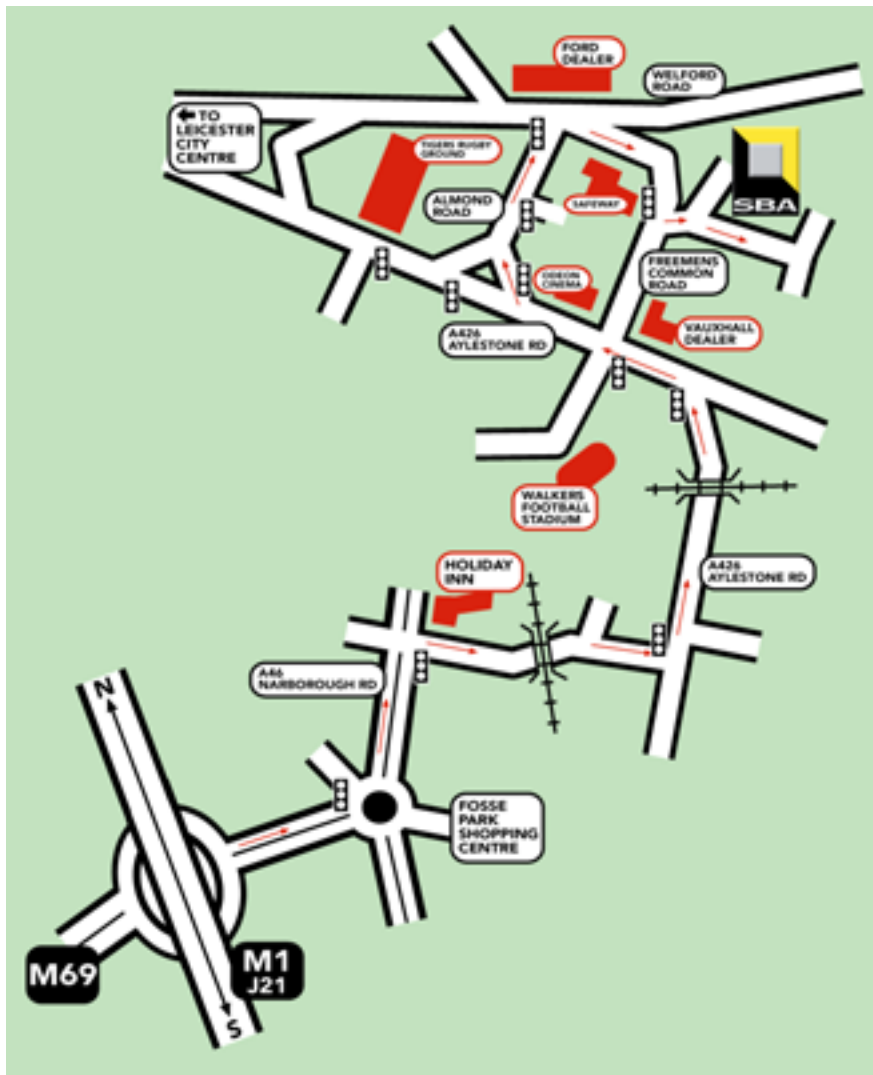

SBA - How to find us

SBA Ltd., National Distribution Centre, Freeman s Common Road, Leicester LE2 7SQ
t: 0116 254 1262 f: 0116 247 0072 e: sales@sba.co.uk

From the M1, Junction 21

Leave the M1 following signposts for Leicester City Centre.

At large roundabout (for Fosse Park Shopping Centre) take second left along the Narborough Road towards Leicester.

At first set of traffic lights (with Holiday Inn opposite) turn right onto Braunstone Lane East, proceed under railway bridge to "T" junction and traffic lights at Aylestone Road.

Turn left onto Aylestone Road and proceed to traffic lights just after second railway bridge.

Proceed ahead and pass through traffic lights with Vauxhall Dealership to your right.

Select the right hand lane and pass the rear of the Odeon Cinema complex to turn right at next traffic lights into Almond Road.

Proceed straight at next lights and select right hand lane for right turn at subsequent traffic lights (opposite Ford Dealership).

Follow road with Safeway Store to your right, selecting left hand lane for left turn at Porcelenosa Tile Centre traffic lights.

At this left turn, SBA is the first building on your left after the small slip road.